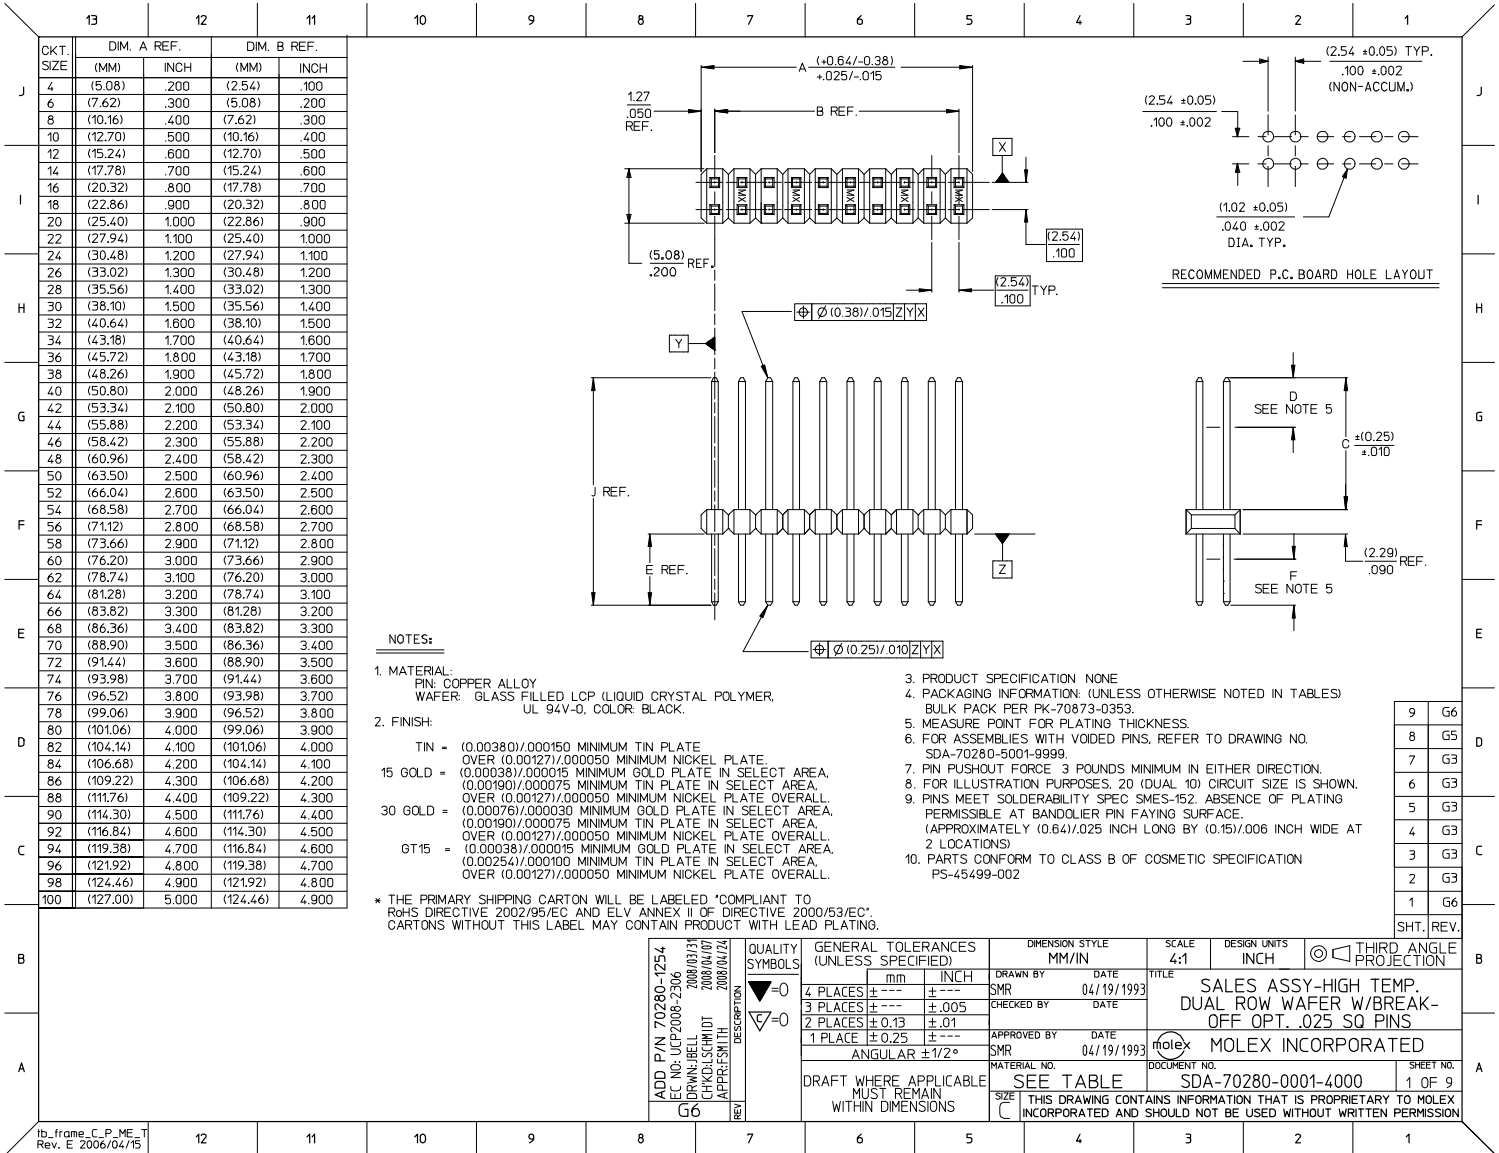

13	12	11	10	9	8	7	6	5	4	3	2	1		
J	ENGINEERING NUMBER A-70280-		RELEASE FOR MANUFACTURE			E REF.	J REF.	C ±(0.25) .010		CONNECTOR END PLATING			P.C. BOARD END PLATING		FOR PACKAGING INFORMATION, SEE NOTE A, SHEET 1 (UNLESS OTHERWISE SPECIFIED BELOW)	
										TYPE	D MEAS.		TYPE	F MEAS.		
	-0001/-0040		R.F.M.			(2.72) .107	(11.10) .437	(6.10) .240		TIN	(2.54) .100		TIN	(1.27) .050		
	-0041/-0080		R.F.M.			(2.72) .107	(11.10) .437	(6.10) .240		15 GOLD	(2.54) .100		TIN	(1.27) .050		
	-0081/-0120		R.F.M.			(2.72) .107	(11.10) .437	(6.10) .240		30 GOLD	(2.54) .100		TIN	(1.27) .050		
I	-0121/-0160		R.F.M.			(2.79) .110	(13.21) .520	(8.13) .320		TIN	(4.57) .180		TIN	(1.27) .050		
	-0161/-0200		R.F.M.			(2.79) .110	(13.21) .520	(8.13) .320		15 GOLD	(4.57) .180		TIN	(1.27) .050		
	-0201/-0240		R.F.M.			(2.79) .110	(13.21) .520	(8.13) .320		30 GOLD	(4.57) .180		TIN	(1.27) .050		
H	-0241/-0280		R.F.M.			(3.94) .155	(12.32) .485	(6.10) .240		30 GOLD	(2.54) .100		TIN	(1.27) .050		
CKTS	EDP NUMBER	ENG NUMBER	EDP NUMBER	ENG NUMBER	EDP NUMBER	ENG NUMBER	EDP NUMBER	ENG NUMBER	EDP NUMBER	ENG NUMBER	EDP NUMBER	ENG NUMBER	EDP NUMBER	ENG NUMBER	CKTS	
	N.A.	AX-70280-0001	N.A.	AX-70280-0001	N.A.	AX-70280-0001	N.A.	AX-70280-0001	N.A.	AX-70280-0001	N.A.	AX-70280-0001	N.A.	AX-70280-0001		
04	010-89-7041	A-70280-0002	010-89-7042	A-70280-0042	010-89-7040	A-70280-0082	010-97-7045	A-70280-0122	010-97-7046	A-70280-0162	010-89-7043	A-70280-0202	010-87-9045	A-70280-0242	04	
06	010-89-7061	A-70280-0003	010-89-7062	A-70280-0043	010-89-7060	A-70280-0083	010-97-7065	A-70280-0123	010-97-7066	A-70280-0163	010-89-7063	A-70280-0203	010-87-9065	A-70280-0243	06	
08	010-89-7081	A-70280-0004	010-89-7082	A-70280-0044	010-89-7080	A-70280-0084	010-97-7085	A-70280-0124	010-97-7086	A-70280-0164	010-89-7083	A-70280-0204	010-87-9085	A-70280-0244	08	
10	010-89-7101	A-70280-0005	010-89-7102	A-70280-0045	010-89-7100	A-70280-0085	010-97-7105	A-70280-0125	010-97-7106	A-70280-0165	010-89-7103	A-70280-0205	010-87-9105	A-70280-0245	10	
12	010-89-7121	A-70280-0006	010-89-7122	A-70280-0046	010-89-7120	A-70280-0086	010-97-7125	A-70280-0126	010-97-7126	A-70280-0166	010-89-7123	A-70280-0206	010-87-9125	A-70280-0246	12	
14	010-89-7141	A-70280-0007	010-89-7142	A-70280-0047	010-89-7140	A-70280-0087	010-97-7145	A-70280-0127	010-97-7146	A-70280-0167	010-89-7143	A-70280-0207	010-87-9145	A-70280-0247	14	
16	010-89-7161	A-70280-0008	010-89-7162	A-70280-0048	010-89-7160	A-70280-0088	010-97-7165	A-70280-0128	010-97-7166	A-70280-0168	010-89-7163	A-70280-0208	010-87-9165	A-70280-0248	16	
18	010-89-7181	A-70280-0009	010-89-7182	A-70280-0049	010-89-7180	A-70280-0089	010-97-7185	A-70280-0129	010-97-7186	A-70280-0169	010-89-7183	A-70280-0209	010-87-9185	A-70280-0249	18	
20	010-89-7201	A-70280-0010	010-89-7202	A-70280-0050	010-89-7200	A-70280-0090	010-97-7205	A-70280-0130	010-97-7206	A-70280-0170	010-89-7203	A-70280-0210	010-87-9205	A-70280-0250	20	
22	010-89-7221	A-70280-0011	010-89-7222	A-70280-0051	010-89-7220	A-70280-0091	010-97-7225	A-70280-0131	010-97-7226	A-70280-0171	010-89-7223	A-70280-0211	010-87-9225	A-70280-0251	22	
24	010-89-7241	A-70280-0012	010-89-7242	A-70280-0052	010-89-7240	A-70280-0092	010-97-7245	A-70280-0132	010-97-7246	A-70280-0172	010-89-7243	A-70280-0212	010-87-9245	A-70280-0252	24	
26	010-89-7261	A-70280-0013	010-89-7262	A-70280-0053	010-89-7260	A-70280-0093	010-97-7265	A-70280-0133	010-97-7266	A-70280-0173	010-89-7263	A-70280-0213	010-87-9265	A-70280-0253	26	
28	010-89-7281	A-70280-0014	010-89-7282	A-70280-0054	010-89-7280	A-70280-0094	010-97-7285	A-70280-0134	010-97-7286	A-70280-0174	010-89-7283	A-70280-0214	010-87-9285	A-70280-0254	28	
30	010-89-7301	A-70280-0015	010-89-7302	A-70280-0055	010-89-7300	A-70280-0095	010-97-7305	A-70280-0135	010-97-7306	A-70280-0175	010-89-7303	A-70280-0215	010-87-9305	A-70280-0255	30	
32	010-89-7321	A-70280-0016	010-89-7322	A-70280-0056	010-89-7320	A-70280-0096	010-97-7325	A-70280-0136	010-97-7326	A-70280-0176	010-89-7323	A-70280-0216	010-87-9325	A-70280-0256	32	
34	010-89-7341	A-70280-0017	010-89-7342	A-70280-0057	010-89-7340	A-70280-0097	010-97-7345	A-70280-0137	010-97-7346	A-70280-0177	010-89-7343	A-70280-0217	010-87-9345	A-70280-0257	34	
36	010-89-7361	A-70280-0018	010-89-7362	A-70280-0058	010-89-7360	A-70280-0098	010-97-7365	A-70280-0138	010-97-7366	A-70280-0178	010-89-7363	A-70280-0218	010-87-9365	A-70280-0258	36	
38	010-89-7381	A-70280-0019	010-89-7382	A-70280-0059	010-89-7380	A-70280-0099	010-97-7385	A-70280-0139	010-97-7386	A-70280-0179	010-89-7383	A-70280-0219	010-87-9385	A-70280-0259	38	
40	010-89-7401	A-70280-0020	010-89-7402	A-70280-0060	010-89-7400	A-70280-0100	010-97-7405	A-70280-0140	010-97-7406	A-70280-0180	010-89-7403	A-70280-0220	010-87-9405	A-70280-0260	40