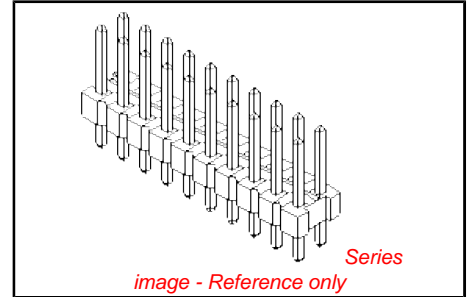

PLEASE CHECK WWW.MOLEX.COM FOR LATEST PART INFORMATION

Part Number: [0010897782](#)
Status: **Active**
Description: 2.54mm (.100") Pitch C-Grid® Breakaway Header, Dual Row, Vertical, High Temperature, 78 Circuits, 0.38µm (15µ") Gold (Au) Selective Plating, Tin (Sn) PC Tail Plating, 2.72mm (.107") PC Tail

Documents:

3D Model	Product Specification PS-70280 (PDF)
Drawing (PDF)	RoHS Certificate of Compliance (PDF)

Agency Certification

CSA	LR19980
UL	E29179

General

Product Family	PCB Headers
Series	70280
Application	Board-to-Board, Wire-to-Board
Product Name	C-Grid®

Physical

Breakaway	Yes
Circuits (Loaded)	78
Circuits (maximum)	78
Color - Resin	Black
Durability (mating cycles max)	50
First Mate / Last Break	No
Flammability	94V-0
Glow-Wire Compliant	No
Guide to Mating Part	No
Keying to Mating Part	None
Lock to Mating Part	None
Material - Metal	Copper Alloy
Material - Plating Mating	Gold
Material - Plating Termination	Tin
Number of Rows	2
Orientation	Vertical
PC Tail Length (in)	0.110 In
PC Tail Length (mm)	2.79 mm
PCB Locator	No
PCB Retention	None
PCB Thickness Recommended (in)	0.062 In
PCB Thickness Recommended (mm)	1.60 mm
Packaging Type	Bag
Pitch - Mating Interface (in)	0.100 In
Pitch - Mating Interface (mm)	2.54 mm
Plating min: Mating (µin)	15
Plating min: Mating (µm)	0.38
Plating min: Termination (µin)	75
Plating min: Termination (µm)	1.90
Polarized to Mating Part	No
Polarized to PCB	No
Shrouded	No
Stackable	Yes
Temperature Range - Operating	-40°C to +105°C
Termination Interface: Style	Through Hole

UPDATE DIMENSIONS EC NO. UCP2007-1440 2006/12/18 DR/WRN/DR/DR CH/KC/ADR/DR APPROV/TH 2007/01/10	QUALITY SYMBOLS ▽=0 ▽=0	GENERAL TOLERANCES (UNLESS SPECIFIED) mm INCH 4 PLACES ± --- ± --- 3 PLACES ± --- ± --- 2 PLACES ± --- ± --- 1 PLACE ± --- ± --- ANGULAR ±1/2°	DIMENSION STYLE MM/IN DRAWN BY DATE SMR 1993/04/19 CHECKED BY DATE APPROVED BY DATE SMR
---	-------------------------------	--	---