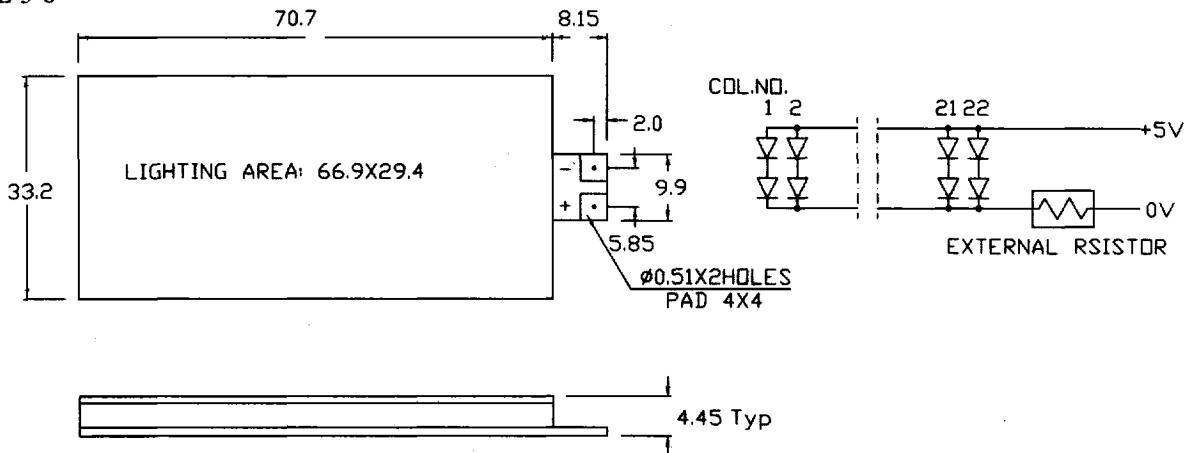

Mechanical Outlines

CASE 3-8

Unit : mm (inch)