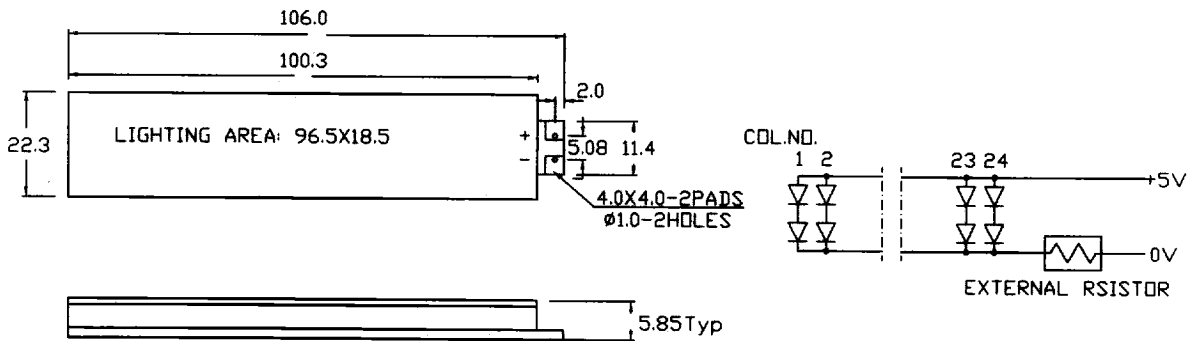

Mechanical Outlines

CASE 3-12

Unit : mm (inch)