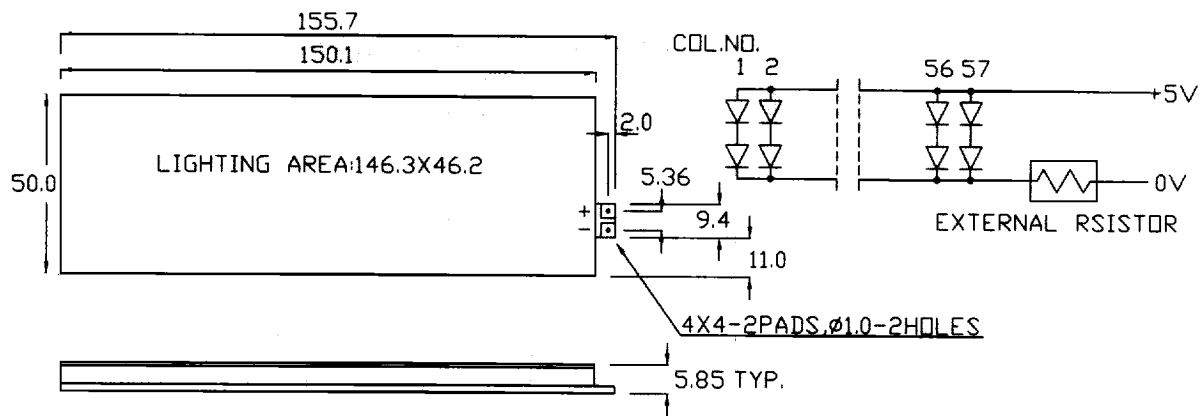

Mechanical Outlines

CASE 3-17

Unit : mm (inch)