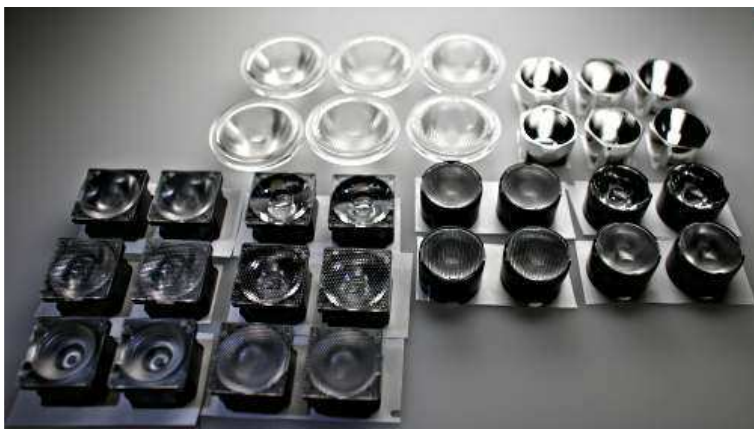

LEDIL LENS KITS

(Example: Lens kit MC-E)

LEDIL lens kits make it easy for you to test the performance of LEDIL lenses. Every lens kit contains 2 samples of each lens type available for the given LED.

LEDIL lens kits are available for following LED types: