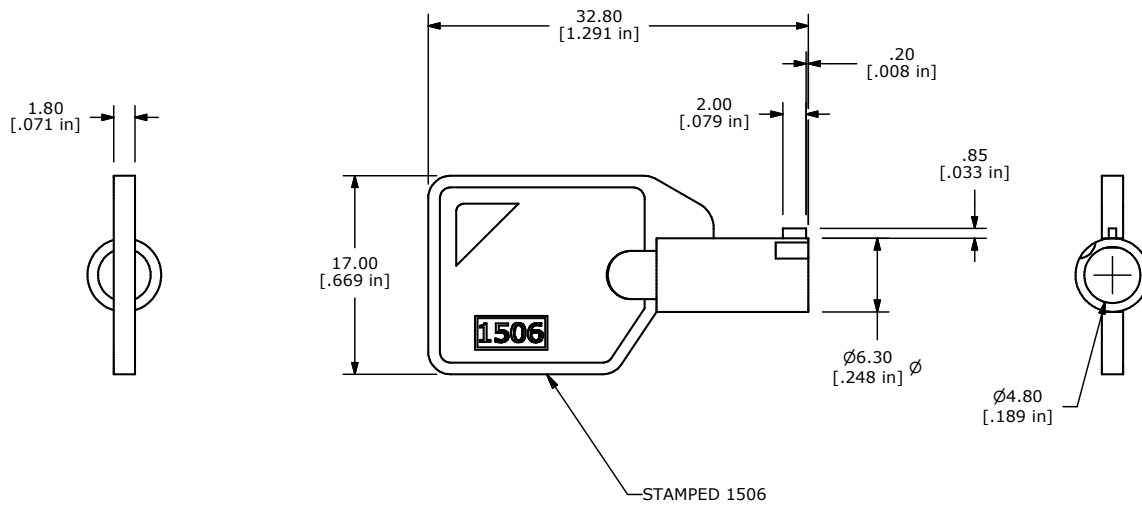

ISOMETRIC

NOTE:
1. STEEL TUBULAR KEY, NICKEL PLATED

TITLE KOKEY1506

A	18135	RELEASE FOR PRODUCTION	6/16/08	BLR
REV	PCR NO	DESCRIPTION	DATE	BY

THE INFORMATION CONTAINED IN THIS DOCUMENT IS PROPRIETARY TO E-SWITCH AND IS NOT TO BE COPIED OR TRANSFERRED

SCALE 2:1	DATE 6/16/2008	DR BLR	DWG K900020	REV A
-----------	----------------	--------	-------------	-------