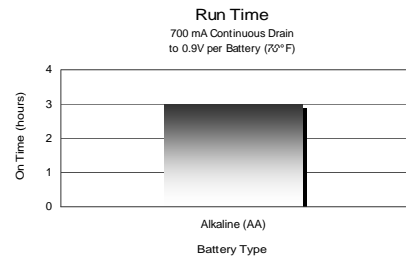

Performance: