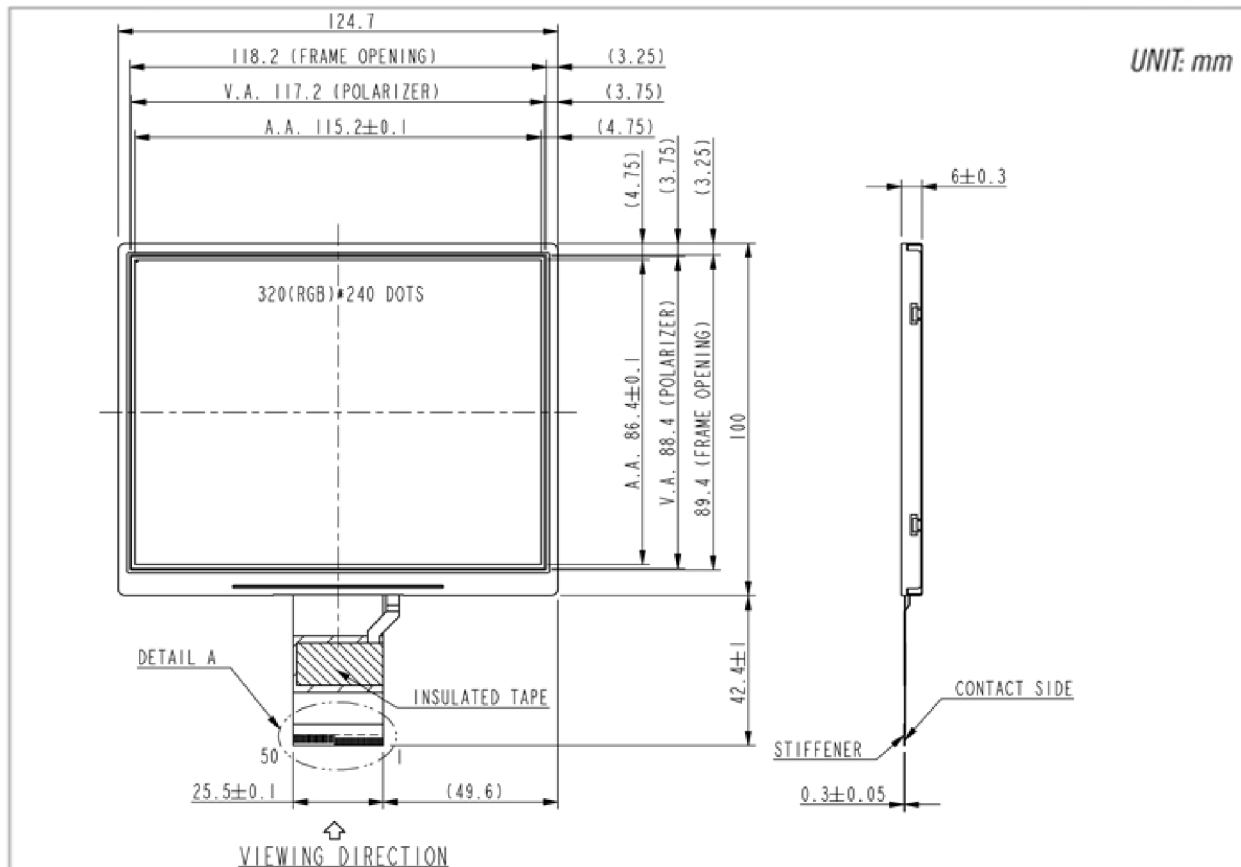

ET057002DM6 | 320 (RGB) x 240

DIMENSIONS

Not to scale