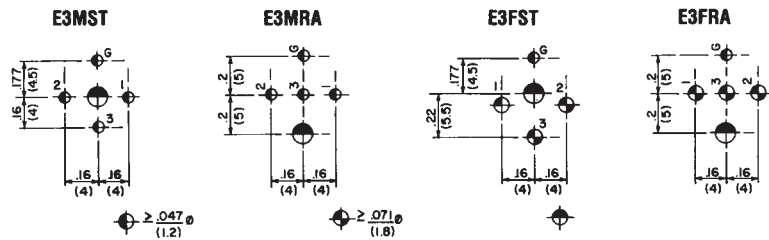

## E SERIES Q-G® RECEPTACLES

Component Side Layout

DIMENSIONS ARE FOR REFERENCE ONLY  $\frac{\text{Inch}}{\text{(mm)}}$

NOTE: Contact your Switchcraft Representative for price and delivery.