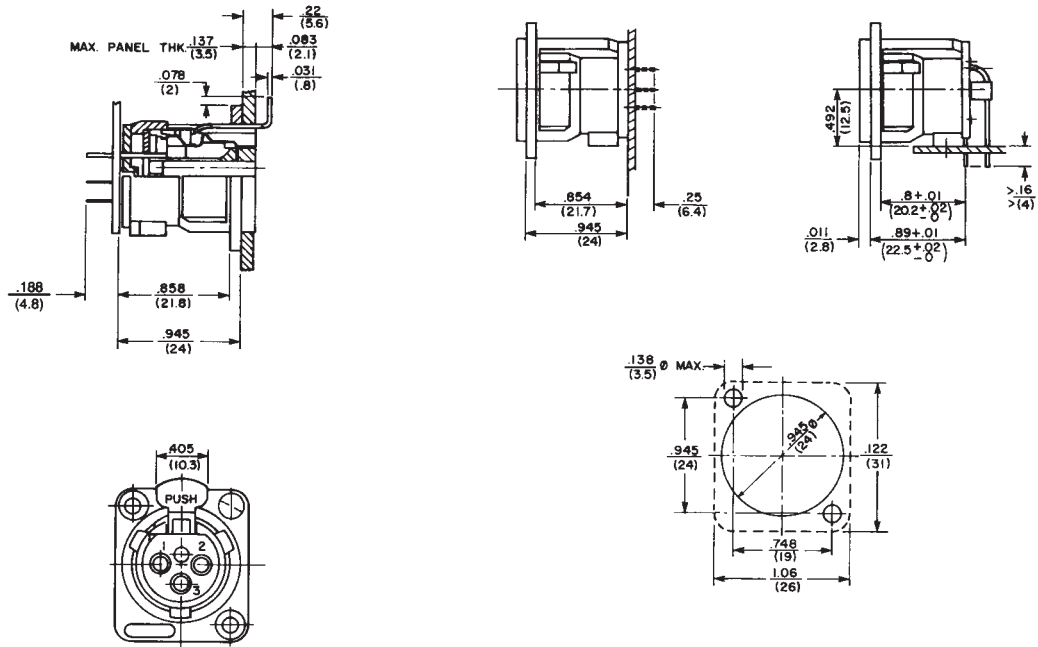

## E SERIES Q-G® RECEPTACLES

Component Side Layout

DIMENSIONS ARE FOR REFERENCE ONLY  $\frac{\text{Inch}}{\text{(mm)}}$

NOTE: Contact your Switchcraft Representative for price and delivery.