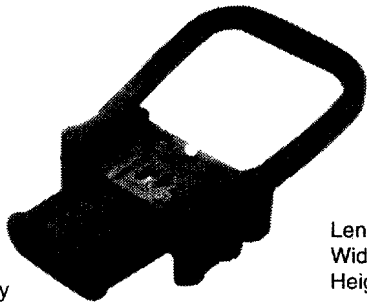

Euro Series

Accessories

Twin plug and socket connectors DIN 43589 160 A, 150 V

For electrically-operated industrial trucks

Service Voltage: 24, 36, 48, 72, 80 and 96 V can be coded

Housing of high-grade plastic

Socket cable clamp complete with handle

Battery

Length: 97 mm
Width: 90 mm
Height: 30 mm

Cat. No.				
mm ²	With coding pins for wet batteries		With coding pins for dry batteries	
	Without	With	Without	With
Pilot contacts				
25	75007-01	75005-01	75008-01	75009-01
35	75012-01	75011-01	75013-01	75014-01
50	75017-01	75016-01	75018-01	75019-01
Housing			75026-01	

The removable handle can be supplied in red as an option

Vehicle plug complete without cable clamp

Vehicle

Length: 97 mm
Width: 90 mm
Height: 30 mm

Cat. No.				
mm ²	With coding pins for wet batteries		With coding pins for dry batteries	
	Without	With	Without	With
Pilot contacts				
25	75100-00	75102-00	75104-00	75105-00
35	75108-00	75110-00	75112-00	75114-00
50	75116-00	75118-01	75120-01	75122-00
Housing			75054-01	

* REMA universal coding

Plug complete with cable clamp

Charger

Length: 97 mm
Width: 90 mm
Height: 30 mm

Cat. No.				
mm ²	With coding pins for wet batteries		With coding pins for dry batteries	
	Without	With	Without	With
Pilot contacts				
25	75034-01	75033-01	75031-01	75032-01
35	75039-01	75038-01	75036-01	75037-01
50	75044-01	75043-01	75041-01	75042-01
Housing			75053-01	