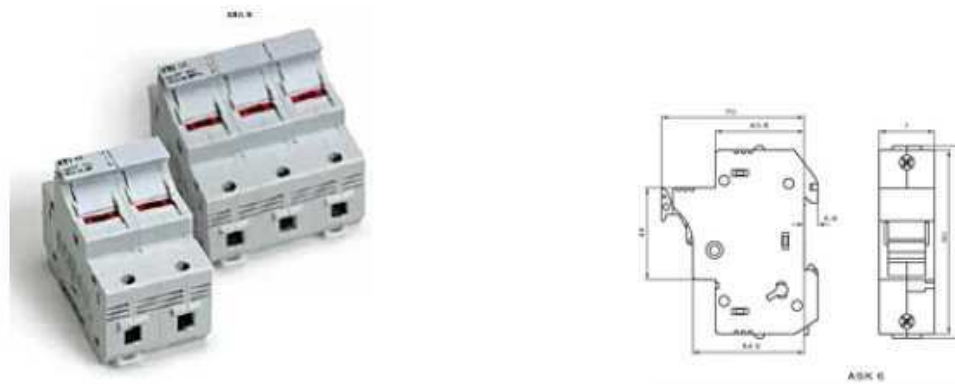

DIN rail mountable

Both indicating and non-indicating available

Available up to 50 Amps.

Results 1 - 6 of 6

Item #	Numbers of Poles	Indicator Type	Voltage	Amps	Wire Size
2561000	1	Non-Indicating	600 V	50 A	26 - 6 AWG
2563000	2	Non-Indicating	600 V	50 A	26 - 6 AWG
2564000	3	Non-Indicating	600 V	50 A	26 - 6 AWG
2561100	1	With Indicator	600 V	50 A	26 - 6 AWG
2563100	2	With Indicator	600 V	50 A	26 - 6 AWG
2564100	3	With Indicator	600 V	50 A	26 - 6 AWG