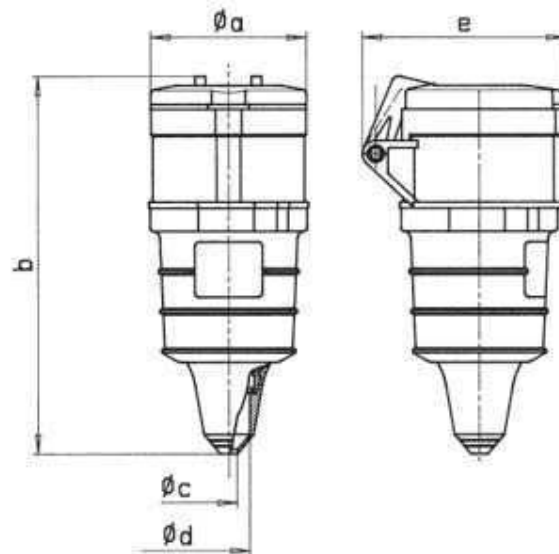

## Quick Connect Blue Connector With Cable Sleeve 2P+E (6H) IP44 16A 240V

### Dimensions

All dimensions in mm.

aØ	b	c	d
53	142	5	14.5
eØ	Conductor mm <sup>2</sup> min Conductor mm <sup>2</sup> max		
72	1	2.5	