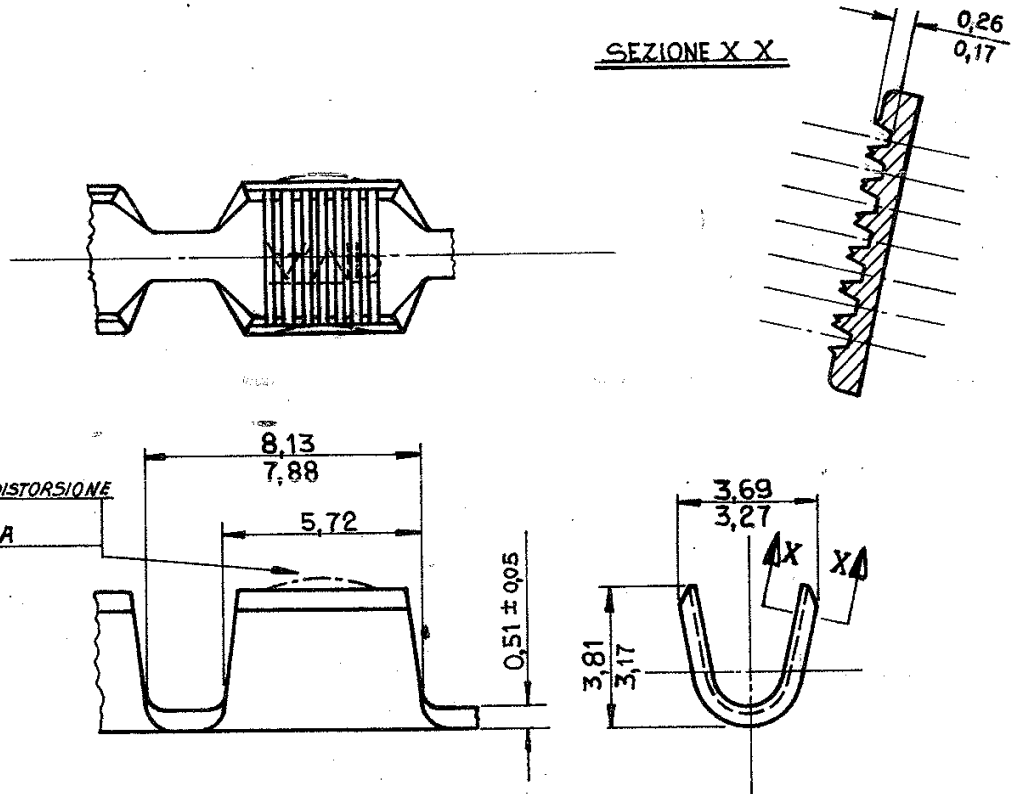

NUMBER
C-280004

PICCOLA DISTORSIONE
PERMESSA

STAGNATO	OTTONE	280004-2
	OTTONE	280004-1
FINITURA	MATERIALE	AMP P.N.

DIMENSIONS IN MM DO NOT SCALE PRINT

				© 1968 BY AMP INCORPORATED. ALL RIGHTS RESERVED. AMP PRODUCTS COVERED BY PATENTS AND/OR PATENTS PENDING.		CUSTOMER COPY REFERENCE ONLY	
				MATERIAL AND FINISH VEDI TABELLA		AMP ITALIA VIA CERVI 15 COLLEGNO (TORINO)	
				WIRE RANGE INSULATION 600 CMA		CLASS AMPLIVAR	
				TOLERANCE EXCEPT AS NOTED ± 0,4 1° 0'		TYPE AUTOMATIC	
B RIDISEGNATO E AGGIORNATO		DR	CHK	DATE	LOC	NO	REV
DR Dal Bello 8-9-77		DE			I	A 280004	B
CHK		APP		NAME AMPLIVAR SPLICE			