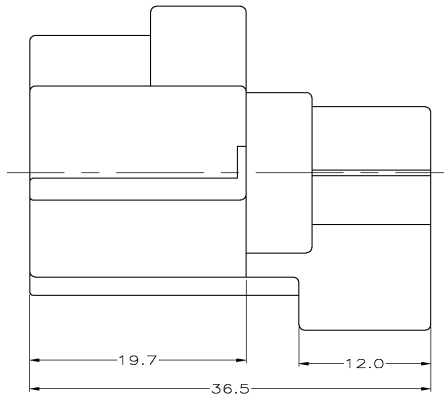

SECTION Z-Z
SCALE 4:1

BLACK	184254-1
CAP COLOR	PART NUMBER

THIS DRAWING IS A CONTROLLED DOCUMENT.		DRW K LYLE	04/18/98	 Tyco Electronics Corporation Harrisburg, PA 17105-3608	2 X 2 CAP ASY, KEY B-C4	
DIMENSIONS: MILLIMETERS UNLESS OTHERWISE SPECIFIED.		CHK CT HYSD	04/28/98		CAP COLOR PART NUMBER	
MATERIAL		APPC CT HYSD	04/28/98	SIZE CASE CODE DRAWING NO.		RESTRICTED TO
FINISH		PRODUCT SPEC		A2 00779 C=184254		
		WEIGHT		CUSTOMER DRAWING		SCALE 4:1 SHEET 1 OF 1 REV E