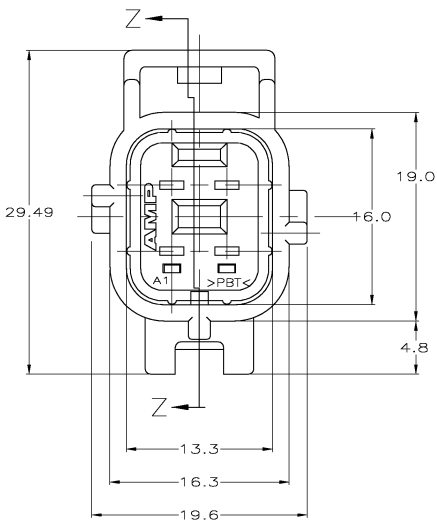

4

3

2

1

THIS DRAWING IS UNPUBLISHED. RELEASED FOR PUBLICATION
 © COPYRIGHT BY TYCO ELECTRONICS CORPORATION. ALL RIGHTS RESERVED.

LOC		DIBT		REVISIONS			
F	LTR	DESCRIPTION	DATE	OWN	APPD		
E		EC 0K40-0014-03	03FEB03	JRB	KLC		

SECTION Z-Z
SCALE 4:1

BLACK	184254-1
CAP COLOR	PART NUMBER

THIS DRAWING IS A CONTROLLED DOCUMENT.		DRW K LYLE	04/18/98	 Tyco Electronics Corporation Harrisburg, PA 17105-3608	2 X 2 CAP ASY, KEY B-C4	
DIMENSIONS: MILLIMETERS UNLESS OTHERWISE SPECIFIED.		CHK CT HYSD	04/28/98		CAP COLOR PART NUMBER	
MATERIAL		APPC CT HYSD	04/28/98	SIZE CASE CODE DRAWING NO.		RESTRICTED TO
FINISH		PRODUCT SPEC		A2 00779 C=184254		
		WEIGHT		CUSTOMER DRAWING		SCALE 4:1 SHEET 1 OF 1 REV E