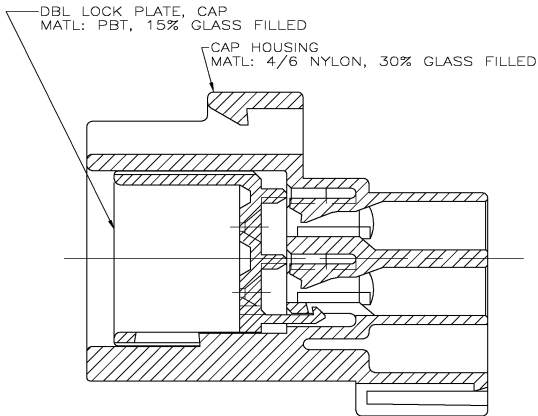

4

3

2

1

THIS DRAWING IS UNPUBLISHED. RELEASED FOR PUBLICATION
 © COPYRIGHT BY TYCO ELECTRONICS CORPORATION. ALL RIGHTS RESERVED.

LOC		DIBT		REVISIONS			
F	LTR	DESCRIPTION	DATE	OWN	APPD		
E		EC 0K40-0014-03	03FEB03	JRB	KLC		

SECTION Z-Z
SCALE 4:1

BLACK	184254-1
CAP COLOR	PART NUMBER

THIS DRAWING IS A CONTROLLED DOCUMENT.		DRW K LYLE	04/18/98	 Tyco Electronics Corporation Harrisburg, PA 17105-3608	2 X 2 CAP ASY, KEY B-C4	
DIMENSIONS: MILLIMETERS UNLESS OTHERWISE SPECIFIED.		CHK CT HYSD	04/28/98		CAP COLOR PART NUMBER	
MATERIAL		APPC CT HYSD	04/28/98	SIZE CASE CODE DRAWING NO.		RESTRICTED TO
FINISH		PRODUCT SPEC		A2 00779 C=184254		
		WEIGHT		CUSTOMER DRAWING		SCALE 4:1 SHEET 1 OF 1 REV E