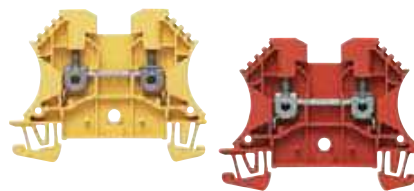

## Accessories – Colours

The colours listed are available as standard. Other terminal types can be supplied in customised colours on request for quantities exceeding the minimum quantity.

## Standard design

	Colour	Qty	Order No.
<b>WDU 2.5</b>			
WDU 2.5 OR	orange		1020060000
WDU 2.5 BR	brown		1037710000
WDU 2.5 GE	yellow		1020020000
WDU 2.5 GN	green		1020090000
WDU 2.5 GR	grey		1037720000
WDU 2.5 RT	red		1020040000
WDU 2.5 SW	black		1020010000
WDU 2.5 VI	violet		1037700000
WDU 2.5 WS	white		1036800000
<b>WDK 2.5</b>			
WDK 2.5 OR	orange		1021560000
WDK 2.5 WS	white		1790900000
<b>WDK 2.5 V</b>			
WDK 2.5 V OR	orange		1022360000
WDK 2.5 V GE	yellow		1022350000
<b>WDU 4</b>			
WDU 4 OR	orange		1036760000
WDU 4 BR	brown		1037810000
WDU 4 GE	yellow		1020120000
WDU 4 GN	green		1020160000
WDU 4 GR	grey		1037800000
WDU 4 RT	red		1020140000
WDU 4 SW	black		1020110000
WDU 4 VI	violet		1037820000
WDU 4 WS	white		1036700000
<b>WDU 6</b>			
WDU 6 OR	orange		1020260000
WDU 6 GE	yellow		1040220000
WDU 6 GR	grey		1039600000
WDU 6 RT	red		1020240000
WDU 6 SW	black		1020210000
<b>WDU 10</b>			
WDU 10 OR	orange		1020360000
WDU 10 GR	grey		1020320000
WDU 10 RT	red		1020340000
<b>WSI 6</b>			
WSI 6 OR	orange		1011060000
WSI 6 SW	black		1011010000
WSI 6 BL	blue		1011080000
<b>WTD 6/1</b>			
WTD 6/1 GE	yellow		1631760000
WTD 6/1 GR	grey		1017120000
WTD 6/1 RT	red		1631750000
WTD 6/1 SW	black		1631770000
<b>WTL 6/3</b>			
WTL 6/3 BR	brown		1018640000
WTL 6/3 GR	green		1018850000