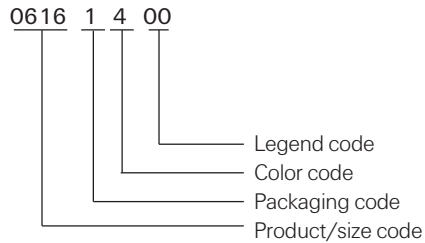

Z-Type® markers are a simple, cost-effective solution for many commercial wire identification applications. The markers are supplied either straight cut or chevron cut: the chevron cut option ensures the legends remain aligned. Standard Z-Type® markers are yellow or white with black legends and can be supplied as loose pieces packed in boxes or on reels. Color coded markers are also available.

Features and benefits

- Resistant to sea water, fuels and oils
- 9 sizes covering wire diameters from 1.5mm to 12.7mm (0.06 inches to 0.5 inches)
- Applicator wands available for easy marker installation

Specifications/approvals

Tyco Electronics TTDS-026

Temperature rating

Operating temperature range -45°C to +70°C -50°F to +158°F

Part numbering system

Z-Type® push-on wire markers

Ordering information

Size code (straight cut)	Size code (chevron cut)	Marker size	Marker Length (mm)	Pack quantity	Cable diameter	
					mm	inches
0580	1151	5	4.5	1000	1.5 - 2.0	0.06 - 0.08
0581	1152	7	4.5	1000	2.0 - 3.2	0.08 - 0.13
0615	1153	9	4.5	1000	2.5 - 4.0	0.10 - 0.16
0616	1154	11	4.5	1000	2.9 - 4.7	0.11 - 0.19
0617	1155	13	4.5	1000	3.4 - 5.7	0.13 - 0.22
0618	1156	15	4.5	1000	3.8 - 6.3	0.15 - 0.25
0620	1157	18	4.5	500	4.3 - 6.9	0.17 - 0.27
0622	1158	23	6.0	500	5.5 - 8.9	0.22 - 0.35
0624	1159	35	6.0	250	7.9 - 12.7	0.31 - 0.50

Packaging Code

1 Box 3 Reel

Color Code (Available for All Legends)

4 Yellow 9 White

Packaging Options available

Straight Cut		Chevron cut	
White marker with black legend:	Boxes, reels	White marker with black legend:	Boxes
Yellow marker with black legend:	Reels	Yellow marker with black legend:	Reels
Color coded	Boxes	Color coded	Boxes, reels